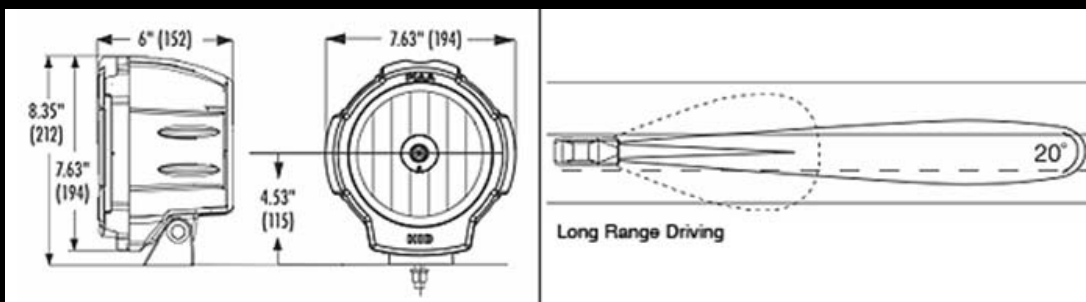

Part No.	Series Name	Description	Package
L-177E	RS600 H.I.D. SHOCK LAMP	Single lamp with integrated ballast. (Wiring harness sold separately)	Designed
LR-30	-	Wiring harness for H.I.D.(sold separately)	Designed